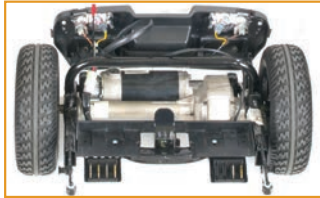

Angle adjustable LED headlight creates a wide path of bright light

Quiet & maintenance-free motor